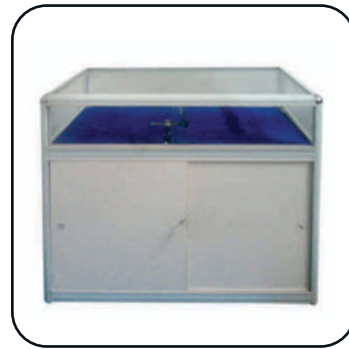

FE-1
Exhibitor Chair
INR 600/=

FE-2
Exhibitor Chair (White)
INR 800/=

FE-3
Black BarStool
INR 1200/=

FE-4
Single SeatSofa
INR 2500/=

FE-5
Double Seat Sofa
INR 4000/=

FE-6
Information Counter
INR 1200/=

FE-7
Lockable Counter
INR 1800/=

FE-8
Glass Round Table
INR 1500/=

FE-9
Glass Round Table (For Sofa)
INR 1000/=

FE-10
Glass Shelf
INR 700/=

FE-11
Small Showcase
INR 4000/=

FE-12
Vertical Showcase
INR 6000/=

FE-13
Brochure Stand
INR 1500/=